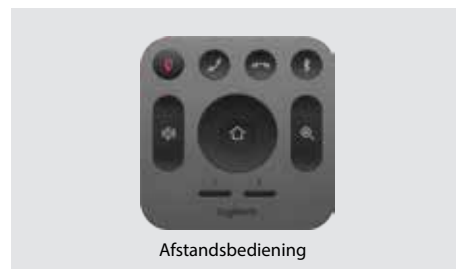

Logitech MeetUp

KENMERKEN EN VOORDELEN

Superbreed gezichtsveld van 120°

Zorgt ervoor dat u iedereen in de ruimte kunt zien, zelfs als ze dicht bij de camera of helemaal aan de zijkant zitten.

Ultra HD 4K-beeldsensor

Ondersteunt verschillende resoluties, waaronder 4K (Ultra HD), 1080p (Full HD) en 720p (HD) om de kwaliteit van uw toepassing en monitor optimaal te ondersteunen.

Vlijmscherpe optics

De geavanceerde lenstechnologie van Logitech levert geweldige videokwaliteit met superieure resolutie, snelheid, vloeiende beelden, kleurbalans en details.

Speciaal afgestemde speaker met 3 microfoons

De drie dwarse, omnidirectionele beamforming-microfoons met geluids- en echo-onderdrukking (plus een speciaal afgestemde speaker) zijn specifiek geoptimaliseerd voor kleine vergaderruimtes.

Gemotoriseerd pannen/kantelen

Verbreed uw gezichtsveld nog verder (tot 170°) om naar het whiteboard te pannen of andere interessante details weer te geven.

Alles-in-één ontwerp

De compacte alles-in-één vorm neemt minder ruimte in beslag en beperkt de wirwar van kabels.

5x-zoom in HD

Zoom in op close-ups van voorwerpen en whiteboardtekst met uitstekende details en helderheid.

3 cameravorinstellingen

Selecteer tot drie vooraf ingestelde locaties voor de weergave van de camera, en met een druk op een knop van de afstandsbediening gaat u terug naar de vorige locatie.

Draadloze Bluetooth®-technologie

Verbind een Bluetooth-apparaat voor hoogwaardige audiogesprekken.

Gereed voor uitbreidingsmicrofoons

Een optionele uitbreidingsmicrofoon vergroot het audiobereik van 2,4 m naar 3,7 m.

Meerdere bevestigingsopties

De vrijheid om MeetUp te plaatsen waar u maar wilt (op een bureau, aan de muur of op een beeldscherm) voor de beste teamruimte-ervaring.

RF-afstandsbediening

Bedien de functies pannen, kantelen en zoomen eenvoudig tijdens de vergadering, zonder dat u een gezichtslijn nodig heeft.

Plug-and-play USB-verbinding

Maakt eenvoudig verbinding met pc-, Mac®- en Chrome™-apparaten zonder dat aanvullende software vereist is.

Kingsington®-beveiligingsleuf

De Kensington-beveiligingsleuf beveiligd uw apparatuur met een antidiestafslot.

Werkt met de meeste videovergadertoepassingen

Compatibel met vrijwel elke softwaretoepassing voor videovergaderingen, inclusief de toepassingen die u al gebruikt.

PRODUCTSPECIFICATIES

MeetUp
Onderdeelnummer: 960-001102
EAN-code: 5099206072060

OPTIONELE ACCESSOIRES

Uitbreidingsmicrofoon voor MeetUp
Onderdeelnummer: 989-000405
EAN-code: 097855131171

Tv-bevestiging voor MeetUp
Onderdeelnummer: 989-001498

INHOUD VAN DE DOOS

MeetUp-eenheid van camera en speakerphone

Afstandsbediening

USB-kabel van 5 m

Stroomadapter

Wandmontagebeugel en bevestigingsmateriaal

SOFTWAREDOWNLOADS

Ontworpen om te werken met ingebouwd USB-videostuurprogramma van het besturingssysteem

Optionele app voor camera-instellingen biedt:

Camerabeeldinstellingen